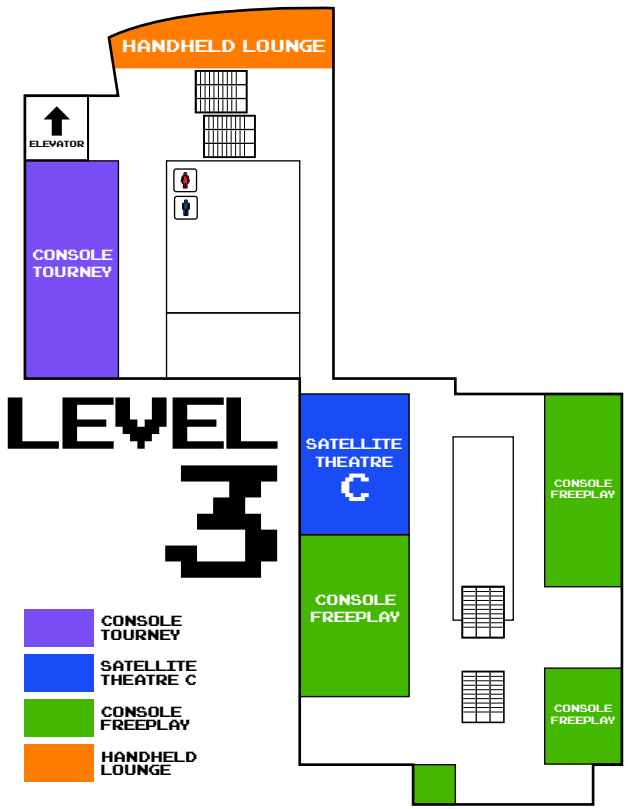

LEVEL 1

- MAIN ENTRANCE
- TICKET BOOTH

LEVEL 3

- CONSOLE TOURNEY
- SATELLITE THEATRE C
- CONSOLE FREEPLAY
- HANDHELD LOUNGE

LEVEL 2

- SATELLITE THEATRE A
- TABLETOP GAMING
- HANDHELD LOUNGE

LEVEL 4

- EXHIBIT HALL
- MAIN THEATRE
- PC AREA
- BANDLAND
- SATELLITE THEATRE B
- INFO DESK