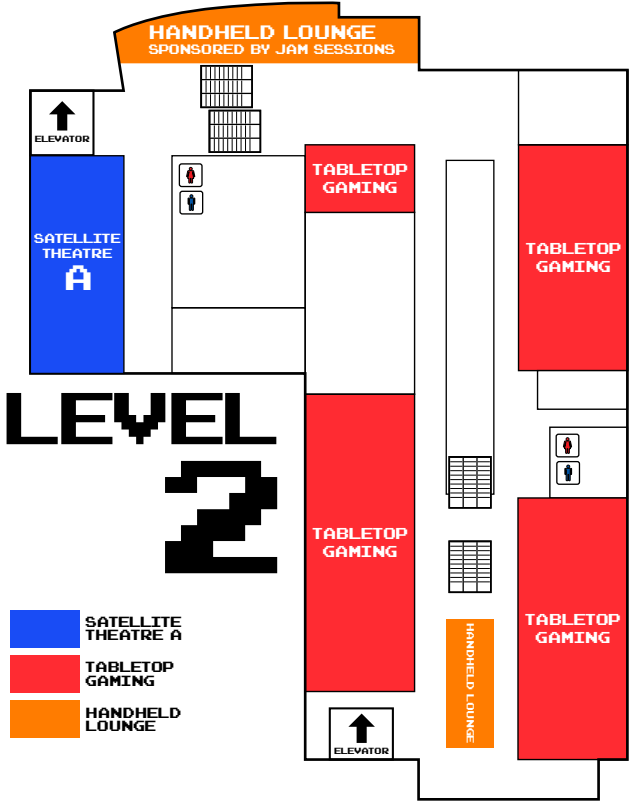

LEVEL 1

- MAIN ENTRANCE
- TICKET BOOTH

LEVEL 3

- CONSOLE TOURNEY
- SATELLITE THEATRE C
- CONSOLE FREEPLAY
- HANDHELD LOUNGE

LEVEL 2

- SATELLITE THEATRE A
- TABLETOP GAMING
- HANDHELD LOUNGE

LEVEL 4

- EXHIBIT HALL
- MAIN THEATRE
- PC AREA
- BANDLAND
- SATELLITE THEATRE B
- INFO DESK